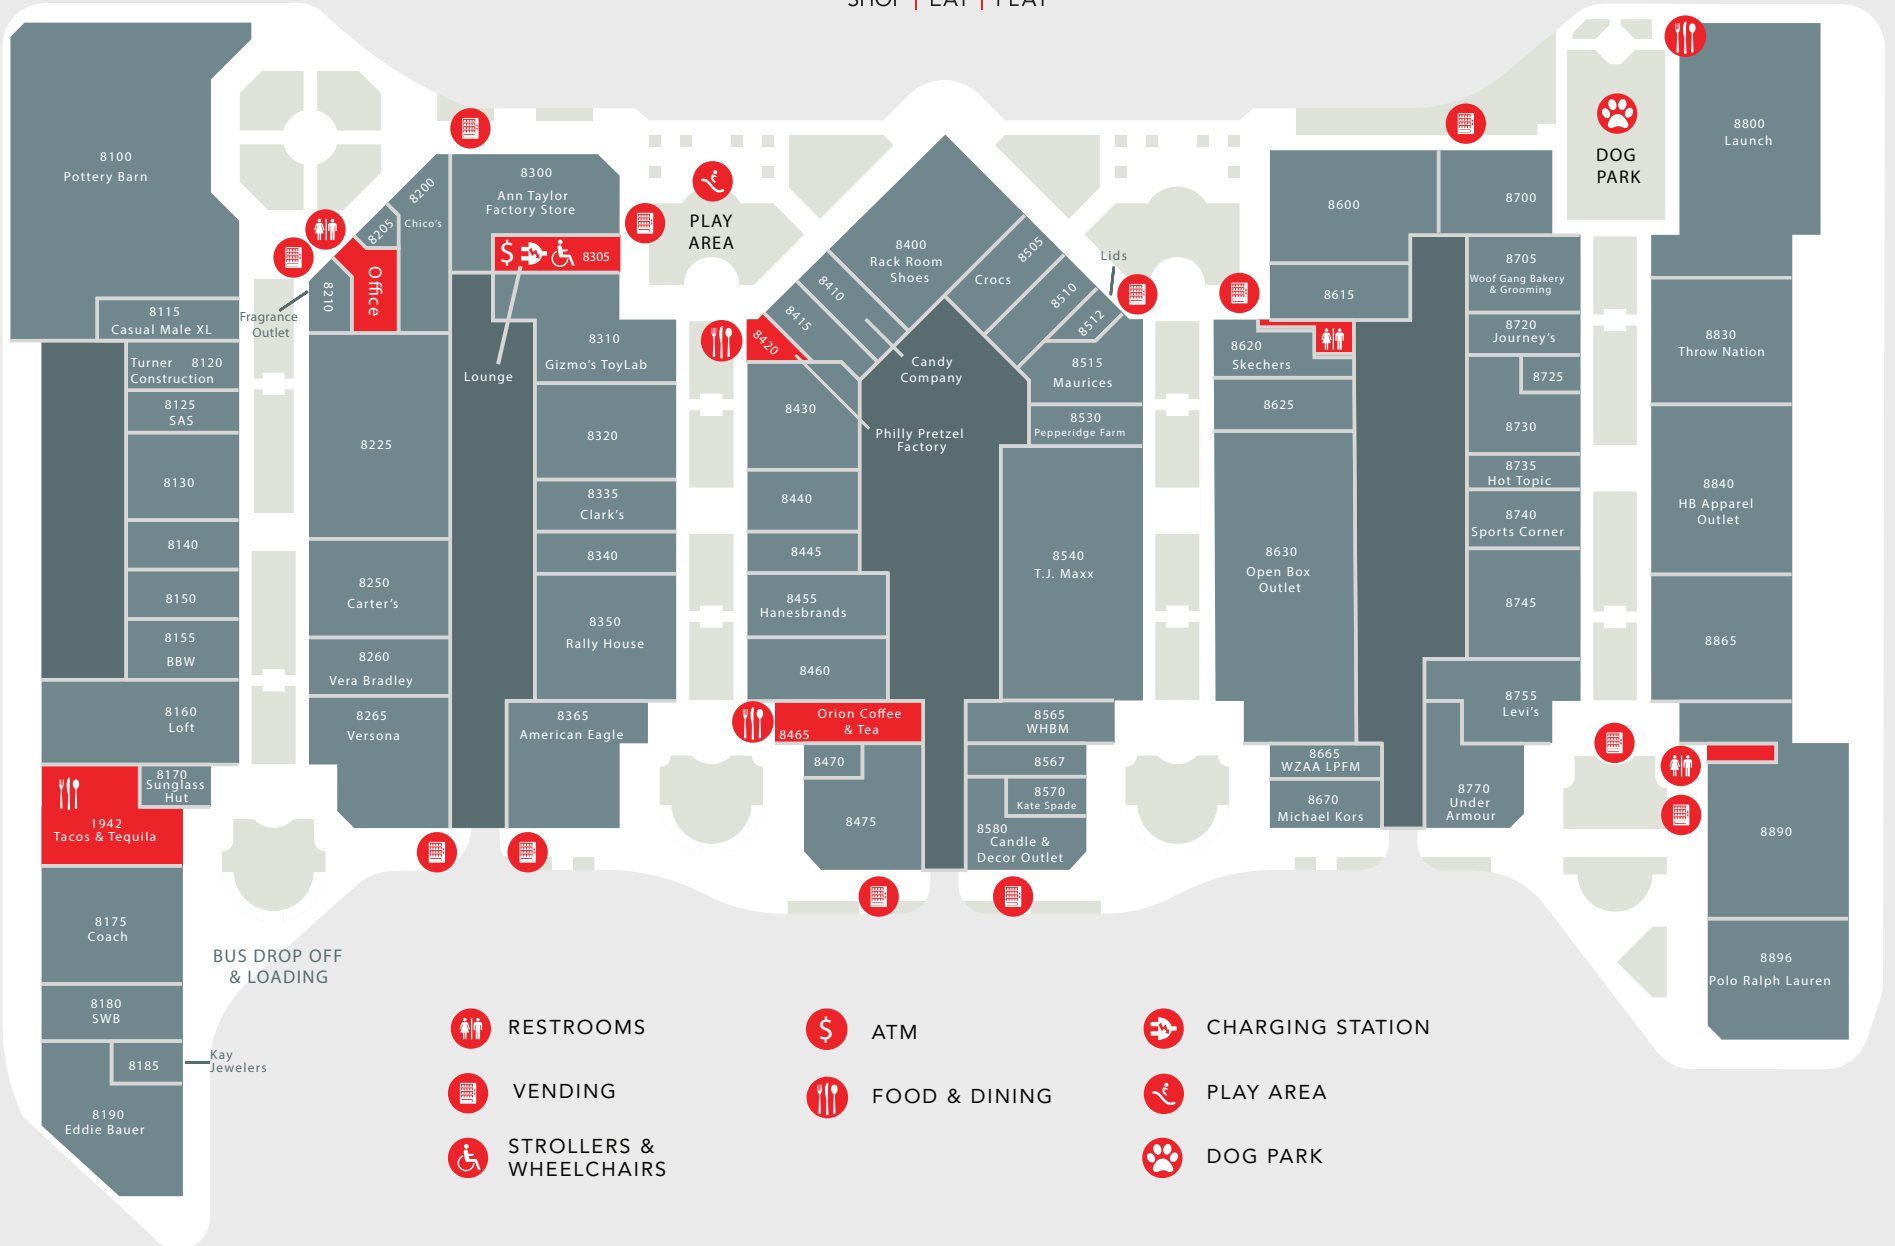

DESTINATION OUTLETS

SHOP | EAT | PLAY

BUS PARKING

8265 Versona (740) 948-9425
 8565 White House Black Market (740) 948-9104

FOOD

8173 1942 Tacos & Tequila **COMING SOON!**
 8305 Lounge
 8800 Bar Hops **COMING SOON!**
 8800 Krave **COMING SOON!**
 8465 Orion Coffee and Tea (740) 419-8019
 8530 Pepperidge Farm (740) 948-2968
 8420 Philly Pretzel Factory (740) 948-9353

FOOTWEAR

8335 Clarks Outlet (740) 948-9004
 8505 Crocs (740) 948-9020
 8720 Journeys (740) 948-0015
 8400 Rack Room Shoes (740) 935-5194
 8125 SAS Shoes (740) 948-2060
 8620 Skechers (740) 948-2048

HOME FURNISHINGS

SPECIALTY

8580 Candle and Decor Outlet **NOW OPEN!**
 8310 Gizmo's Toylab (740) 419-8004
 8800 Launch **NOW OPEN!**
 8170 Sunglass Hut (740) 948-2461
 8740 Sports Corner (740) 419-8005
 8705 Woof Gang Bakery & Grooming (740) 948-9488
 8665 WZAA 106.9 LPFM
 8830 Throw Nation **COMING SOON!**